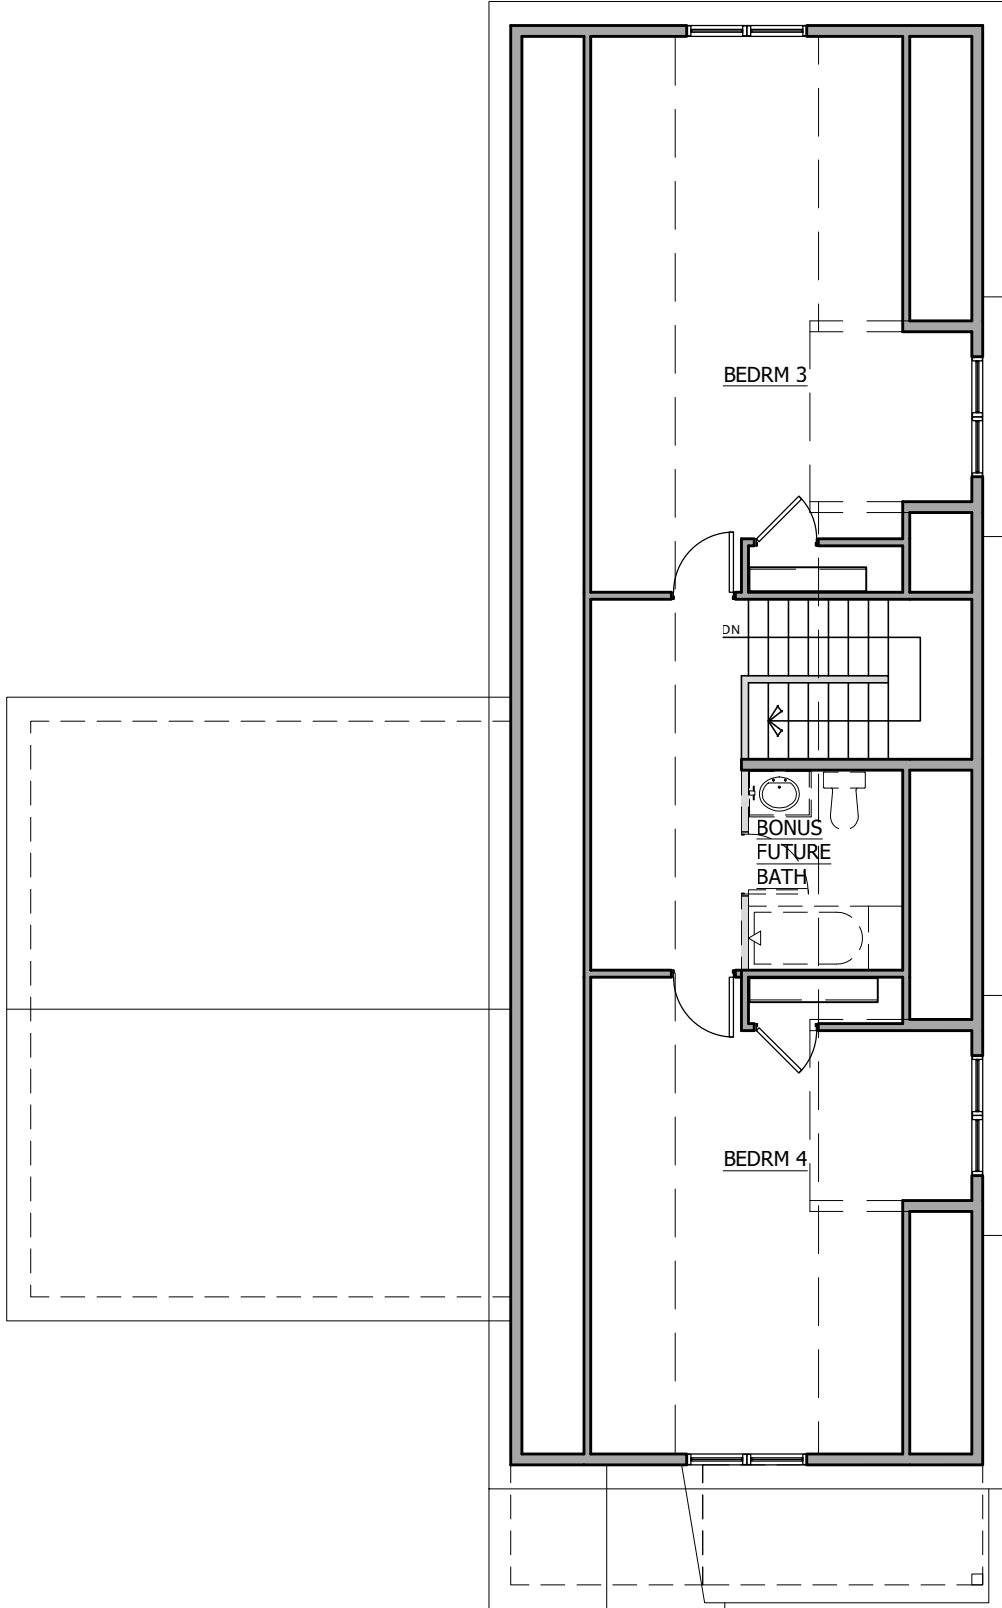

INFORMATION	
Main Floor Area:	1,220 SQ. FT.
Upper Floor Area:	717 SQ. FT.
Overall Dimensions:	39'-8" x 65'-0"
4 Bedrooms	2 Baths

EAGLE LANDING 1976 - 4 BEDROOM STANDARD UPPER FLOOR PLAN

© IRONTOWN HOMES