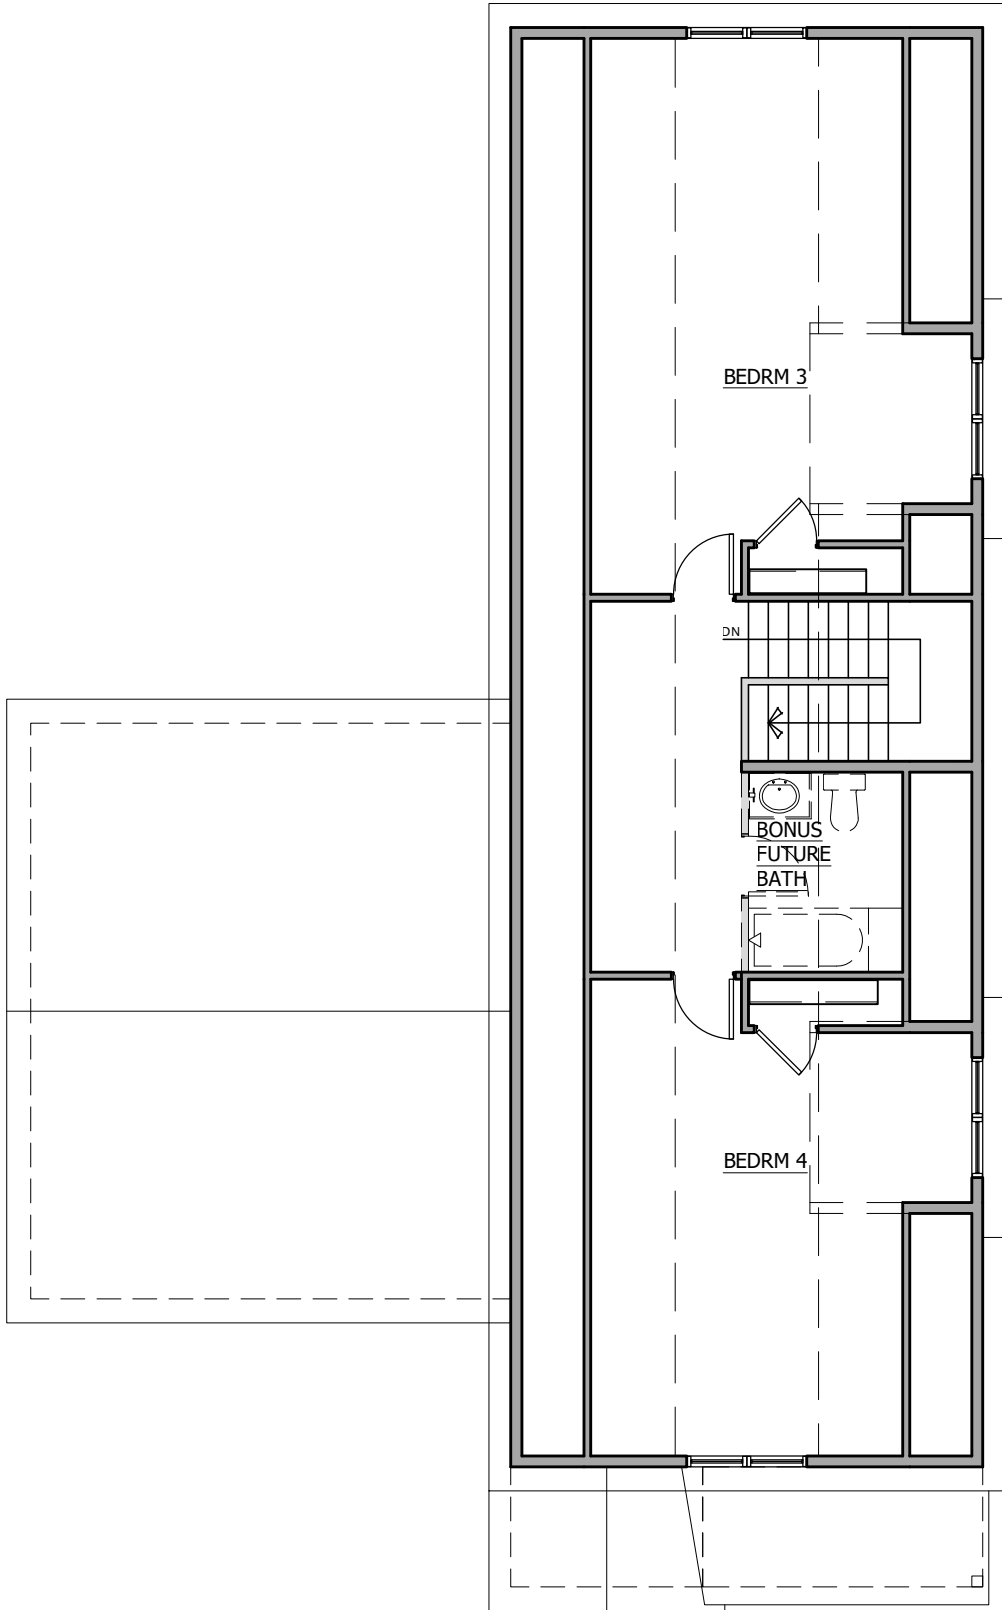

INFORMATION	
Main Floor Area:	1,220 SQ. FT.
Upper Floor Area:	717 SQ. FT.
Overall Dimensions:	39'-8" x 65'-0"
3 Bedrooms	1 1/2 Baths

**EAGLE LANDING 1976 - 3 BEDROOM OPTIONAL MAIN FLOOR PLAN**  
 © IRONTOWN HOMES

**EAGLE LANDING 1976 - 3 BEDROOM STANDARD UPPER FLOOR PLAN**  
© IRONTOWN HOMES