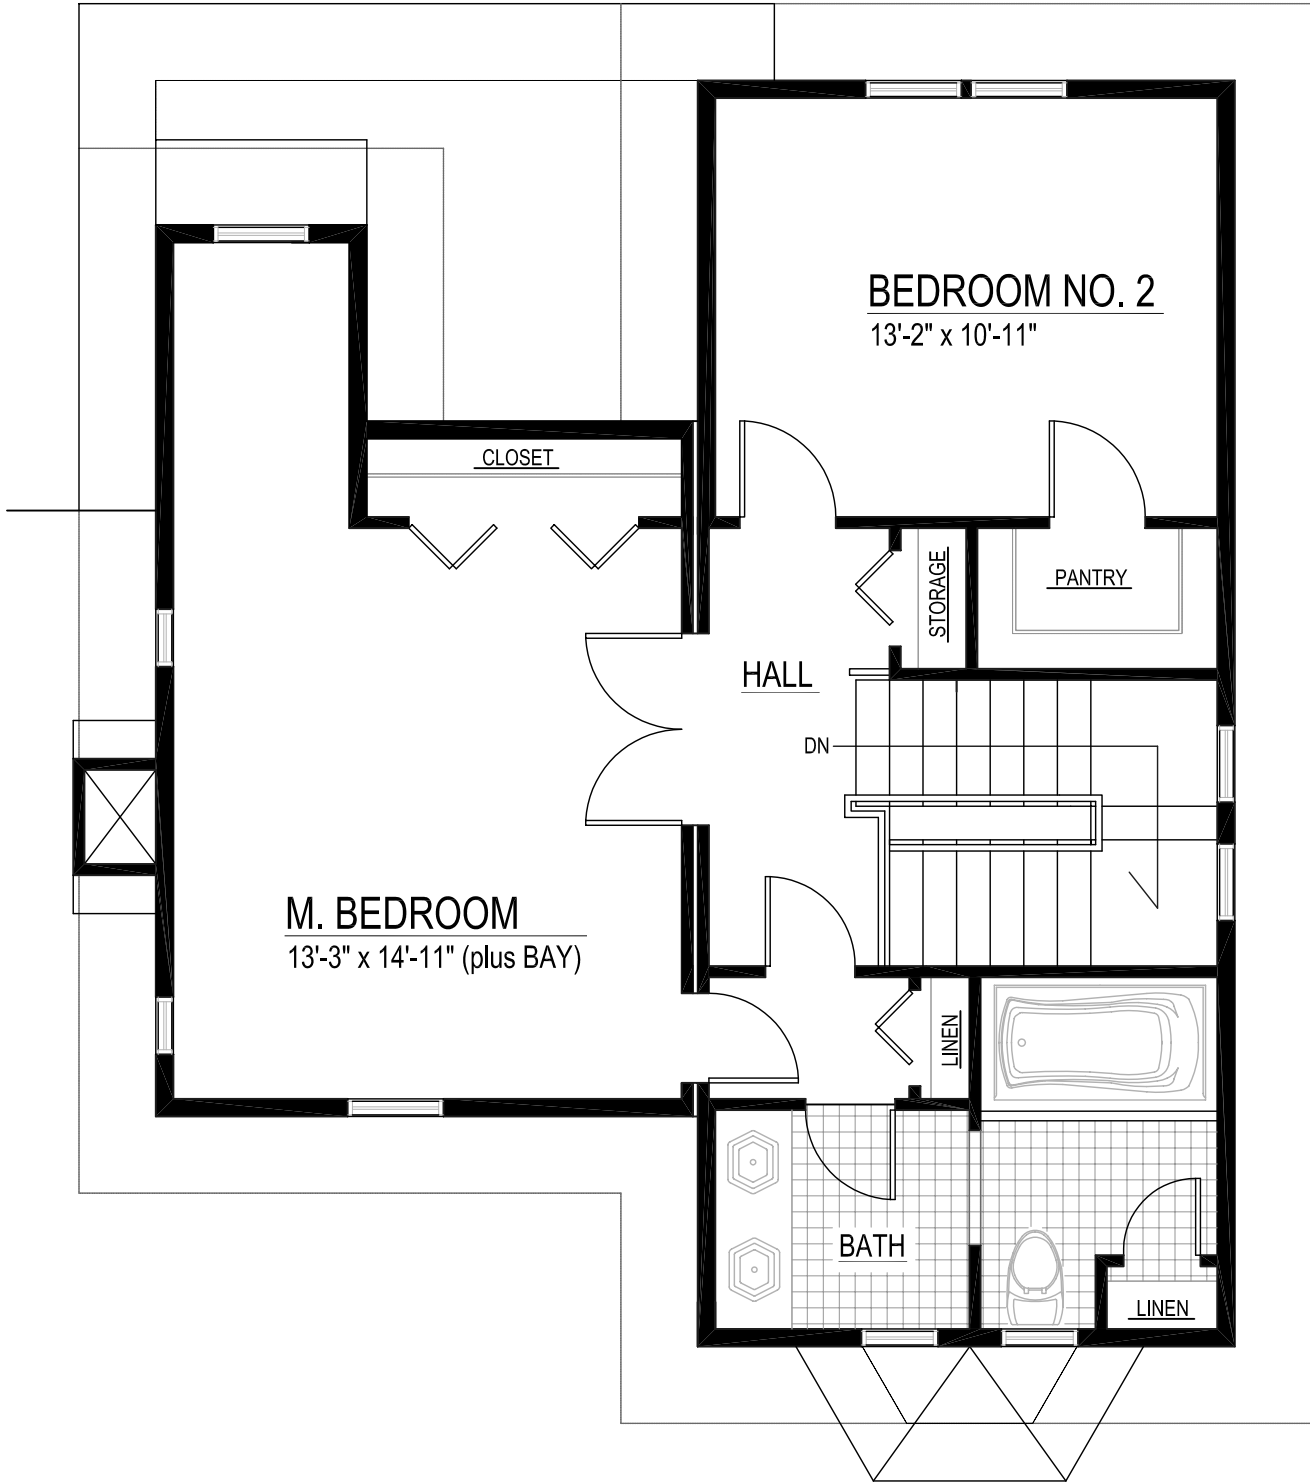

THALIA, FRONT ELEVATION

© 2004 GARNETT DESIGN GROUP

SCALE: 1/4 IN. = 1.0 FOOT

THALIA, RIGHT ELEVATION, FACING

© 2004 GARNETT DESIGN GROUP

SCALE: 1/4 IN. = 1.0 FOOT

THALIA, REAR ELEVATION

© 2004 GARNETT DESIGN GROUP

SCALE: 1/4 IN. = 1.0 FOOT

THALIA, LEFT ELEVATION, FACING

© 2004 GARNETT DESIGN GROUP

SCALE: 1/4 IN. = 1.0 FOOT

THALIA, SECOND FLOOR PLAN

THALIA, FIRST FLOOR PLAN