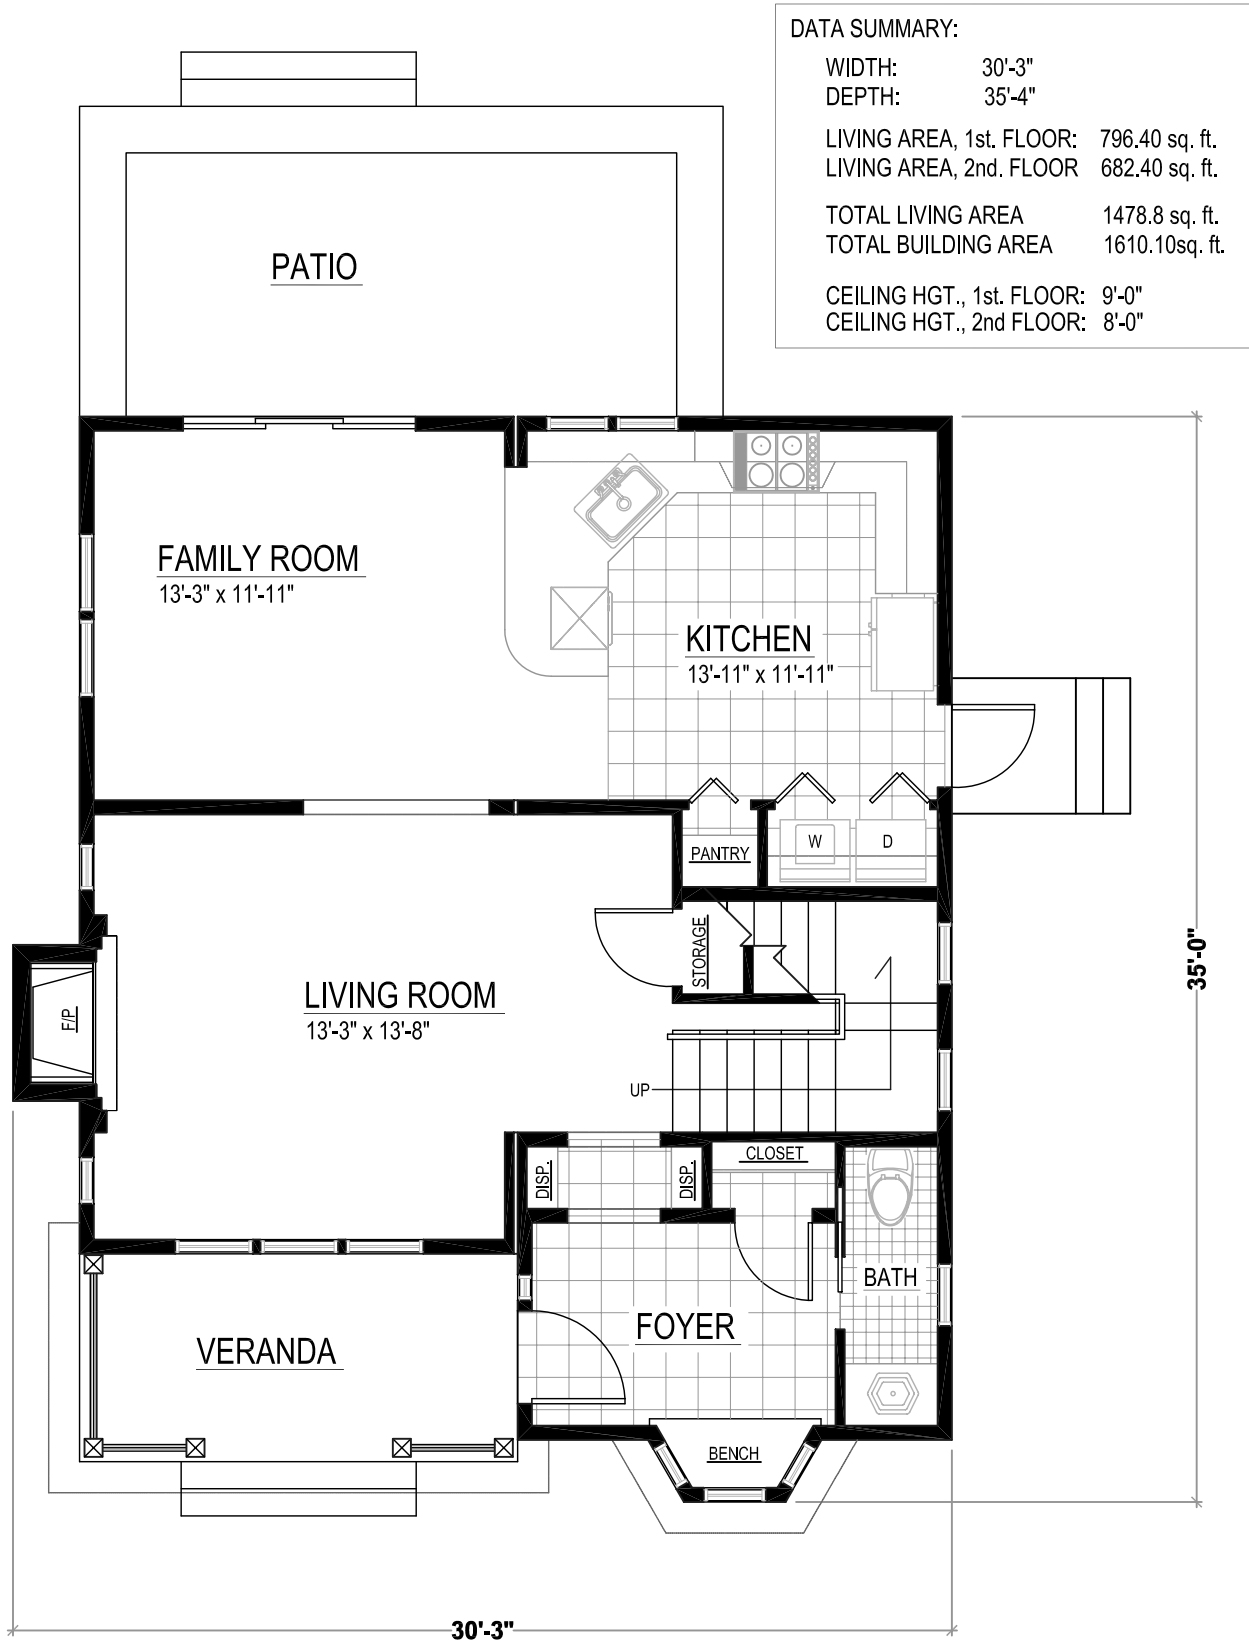

THALIA, FRONT ELEVATION

© 2004 GARNETT DESIGN GROUP

SCALE: 1/4 IN. = 1.0 FOOT

THALIA, RIGHT ELEVATION, FACING

© 2004 GARNETT DESIGN GROUP

SCALE: 1/4 IN. = 1.0 FOOT

THALIA, REAR ELEVATION

© 2004 GARNETT DESIGN GROUP

SCALE: 1/4 IN. = 1.0 FOOT

THALIA, LEFT ELEVATION, FACING

© 2004 GARNETT DESIGN GROUP

SCALE: 1/4 IN. = 1.0 FOOT

THALIA, SECOND FLOOR PLAN

THALIA, FIRST FLOOR PLAN