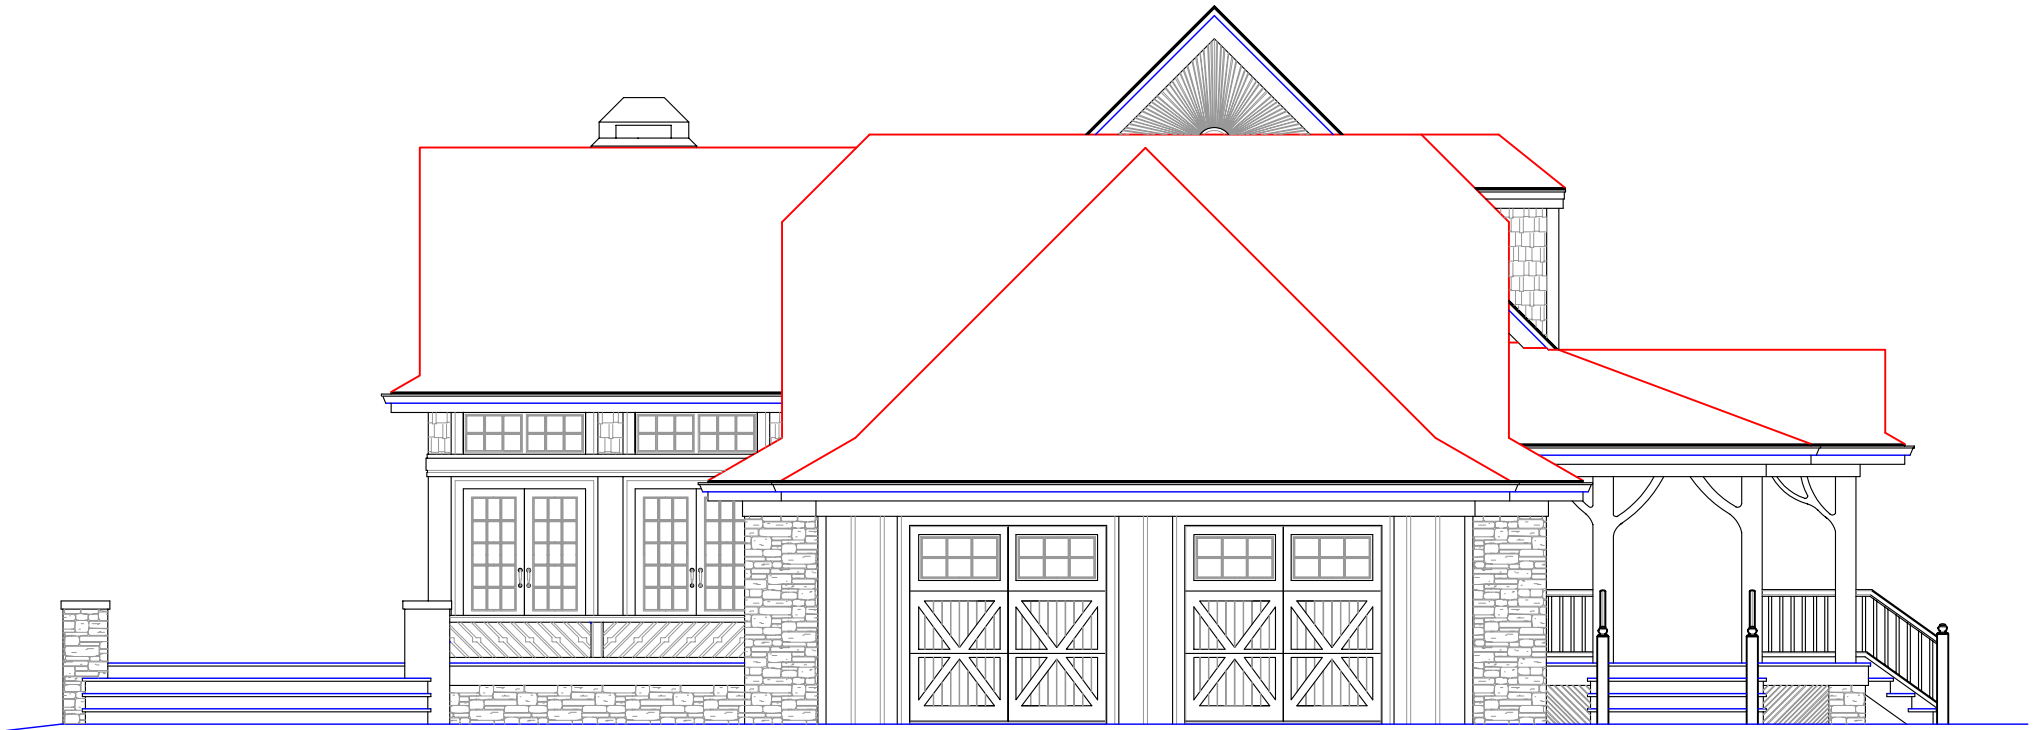

THE SARANAC, FRONT ELEVATION

© 2004 GARNETT DESIGN GROUP

SCALE: 1/4 IN. = 10 FOOT

THE SARANAC, RIGHT ELEVATION, FACING

© 2004 GARNETT DESIGN GROUP

SCALE: 1/4 IN. = 1.0 FOOT

THE SARANAC, LEFT ELEVATION, FACING

© 2004 GARNETT DESIGN GROUP

SCALE: 1/4 IN. = 1.0 FOOT

THE SARANAC, REAR ELEVATION

© 2004 GARNETT DESIGN GROUP

SCALE: 1/4 IN. = 1.0 FOOT

THE SARANAC, FIRST FLOOR PLAN

THE SARANAC, SECOND FLOOR PLAN