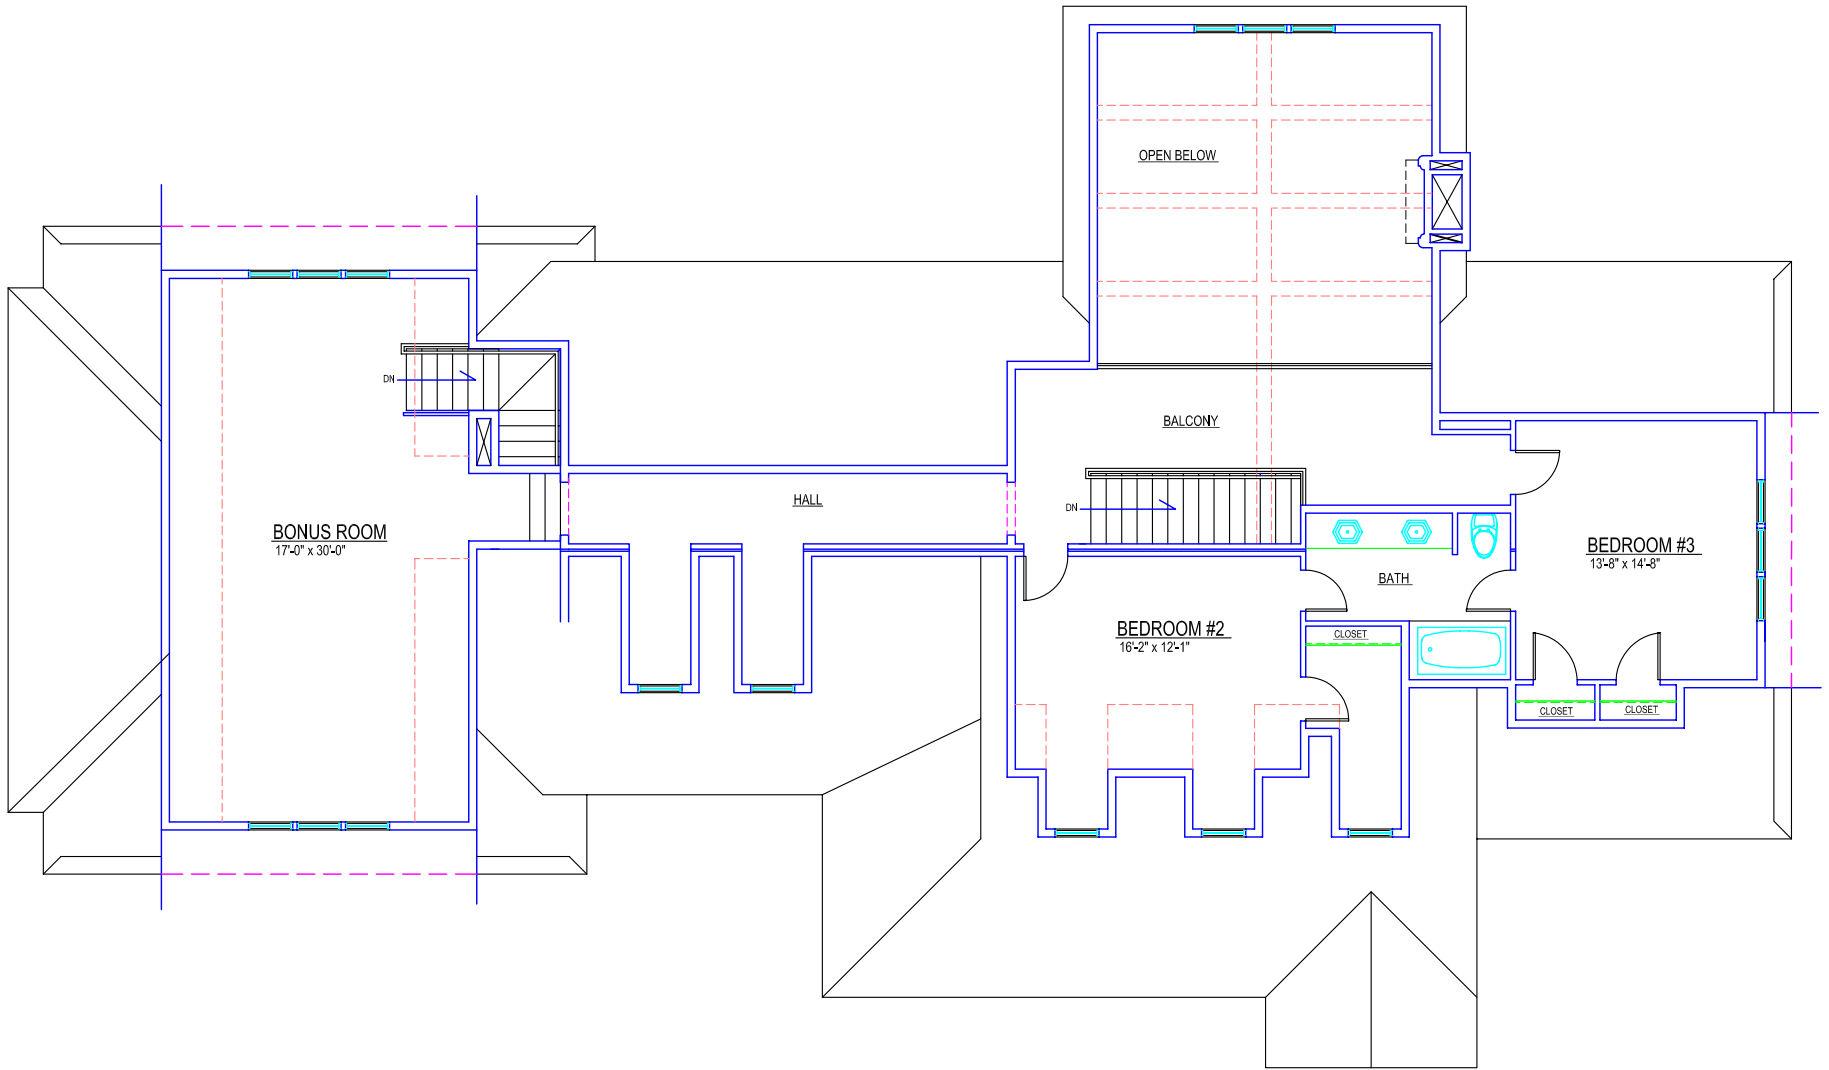

THE SARANAC, FRONT ELEVATION

© 2004 GARNETT DESIGN GROUP

SCALE: 1/4 IN. = 10 FOOT

THE SARANAC, RIGHT ELEVATION, FACING

© 2004 GARNETT DESIGN GROUP

SCALE: 1/4 IN. = 1.0 FOOT

THE SARANAC, LEFT ELEVATION, FACING

© 2004 GARNETT DESIGN GROUP

SCALE: 1/4 IN. = 1.0 FOOT

THE SARANAC, REAR ELEVATION

© 2004 GARNETT DESIGN GROUP

SCALE: 1/4 IN. = 1.0 FOOT

THE SARANAC, FIRST FLOOR PLAN

THE SARANAC, SECOND FLOOR PLAN