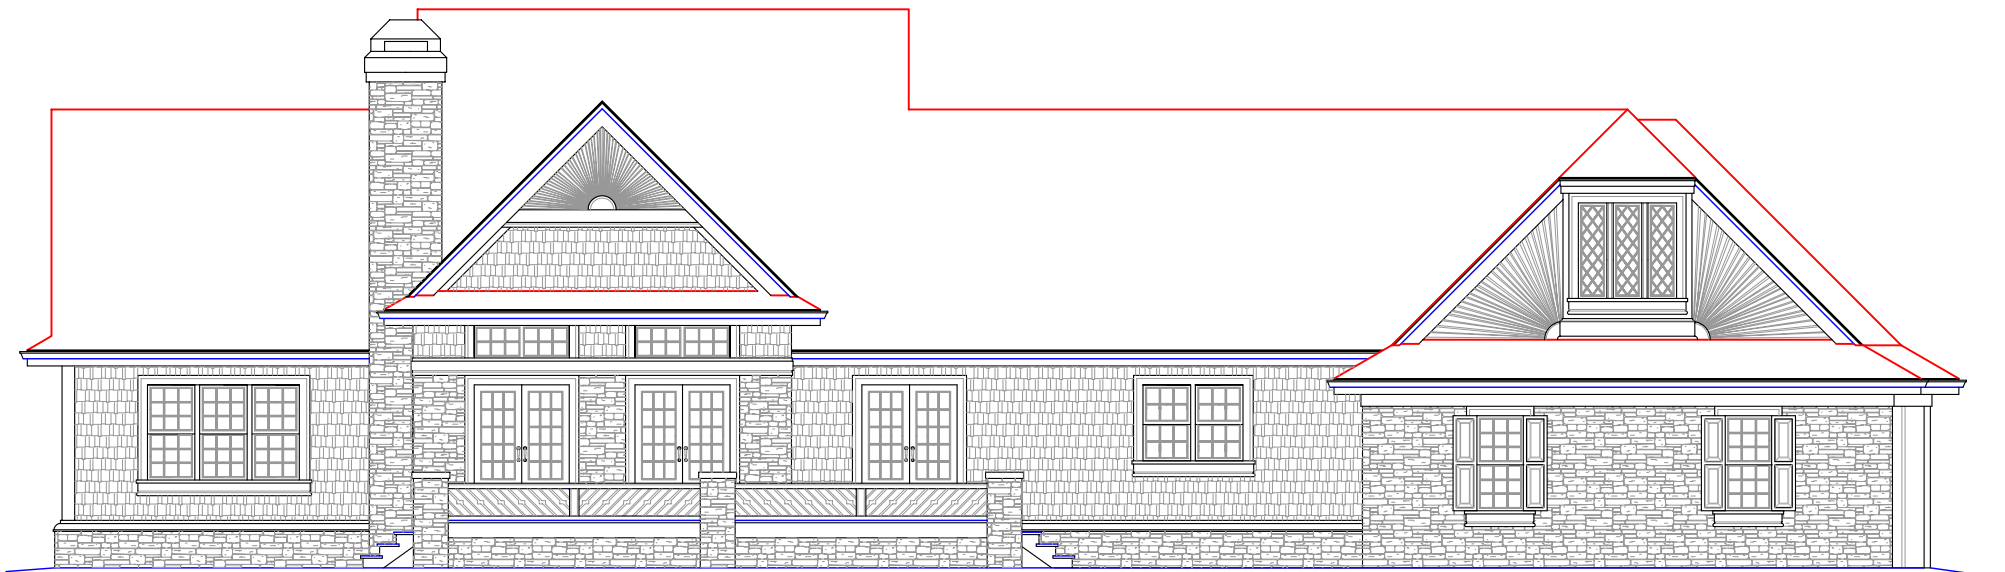

THE SARANAC, FRONT ELEVATION

© 2004 GARNETT DESIGN GROUP

SCALE: 1/4 IN. = 10 FOOT

THE SARANAC, RIGHT ELEVATION, FACING

© 2004 GARNETT DESIGN GROUP

SCALE: 1/4 IN. = 1.0 FOOT

THE SARANAC, LEFT ELEVATION, FACING

© 2004 GARNETT DESIGN GROUP

SCALE: 1/4 IN. = 1.0 FOOT

THE SARANAC, REAR ELEVATION

© 2004 GARNETT DESIGN GROUP

SCALE: 1/4 IN. = 1.0 FOOT

THE SARANAC, FIRST FLOOR PLAN

THE SARANAC, SECOND FLOOR PLAN