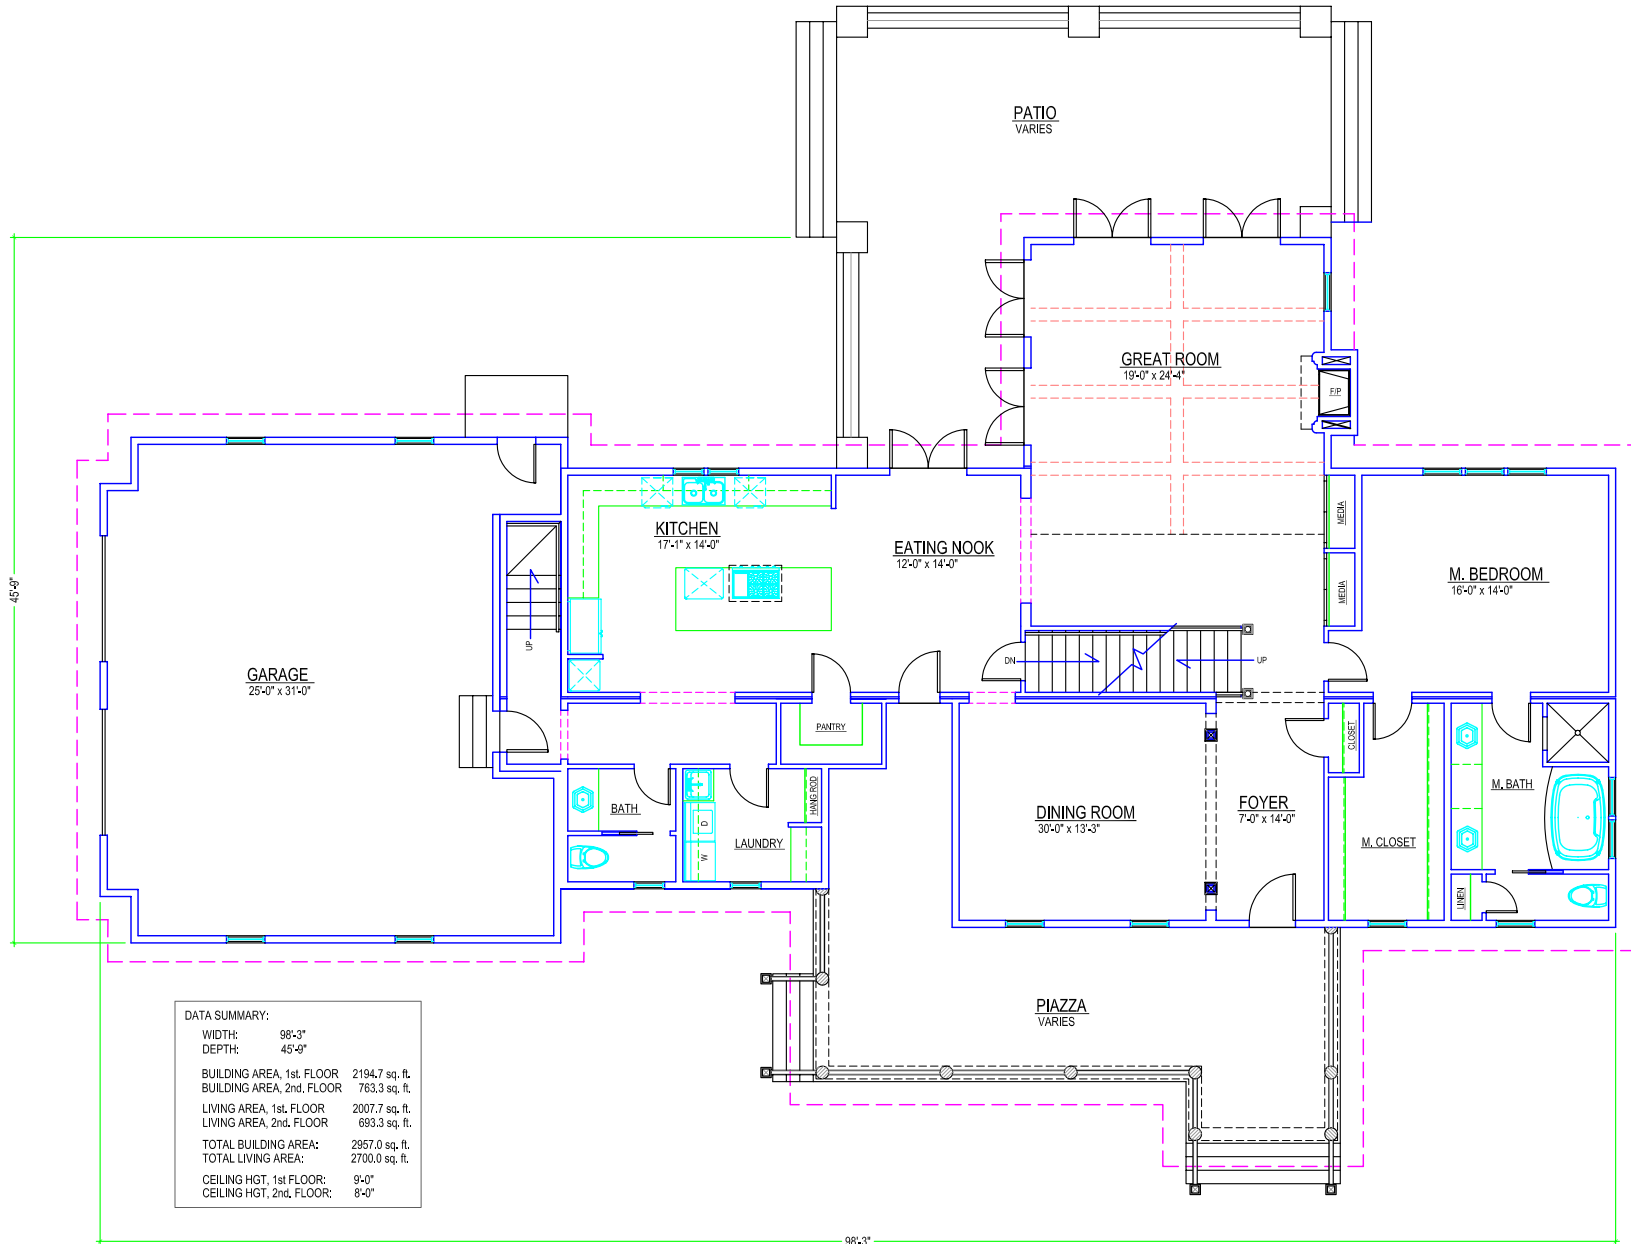

THE SARANAC, FRONT ELEVATION

© 2004 GARNETT DESIGN GROUP

SCALE: 1/4 IN. = 10 FOOT

THE SARANAC, RIGHT ELEVATION, FACING

© 2004 GARNETT DESIGN GROUP

SCALE: 1/4 IN. = 1.0 FOOT

THE SARANAC, LEFT ELEVATION, FACING

© 2004 GARNETT DESIGN GROUP

SCALE: 1/4 IN. = 1.0 FOOT

THE SARANAC, REAR ELEVATION

© 2004 GARNETT DESIGN GROUP

SCALE: 1/4 IN. = 1.0 FOOT

THE SARANAC, FIRST FLOOR PLAN

THE SARANAC, SECOND FLOOR PLAN