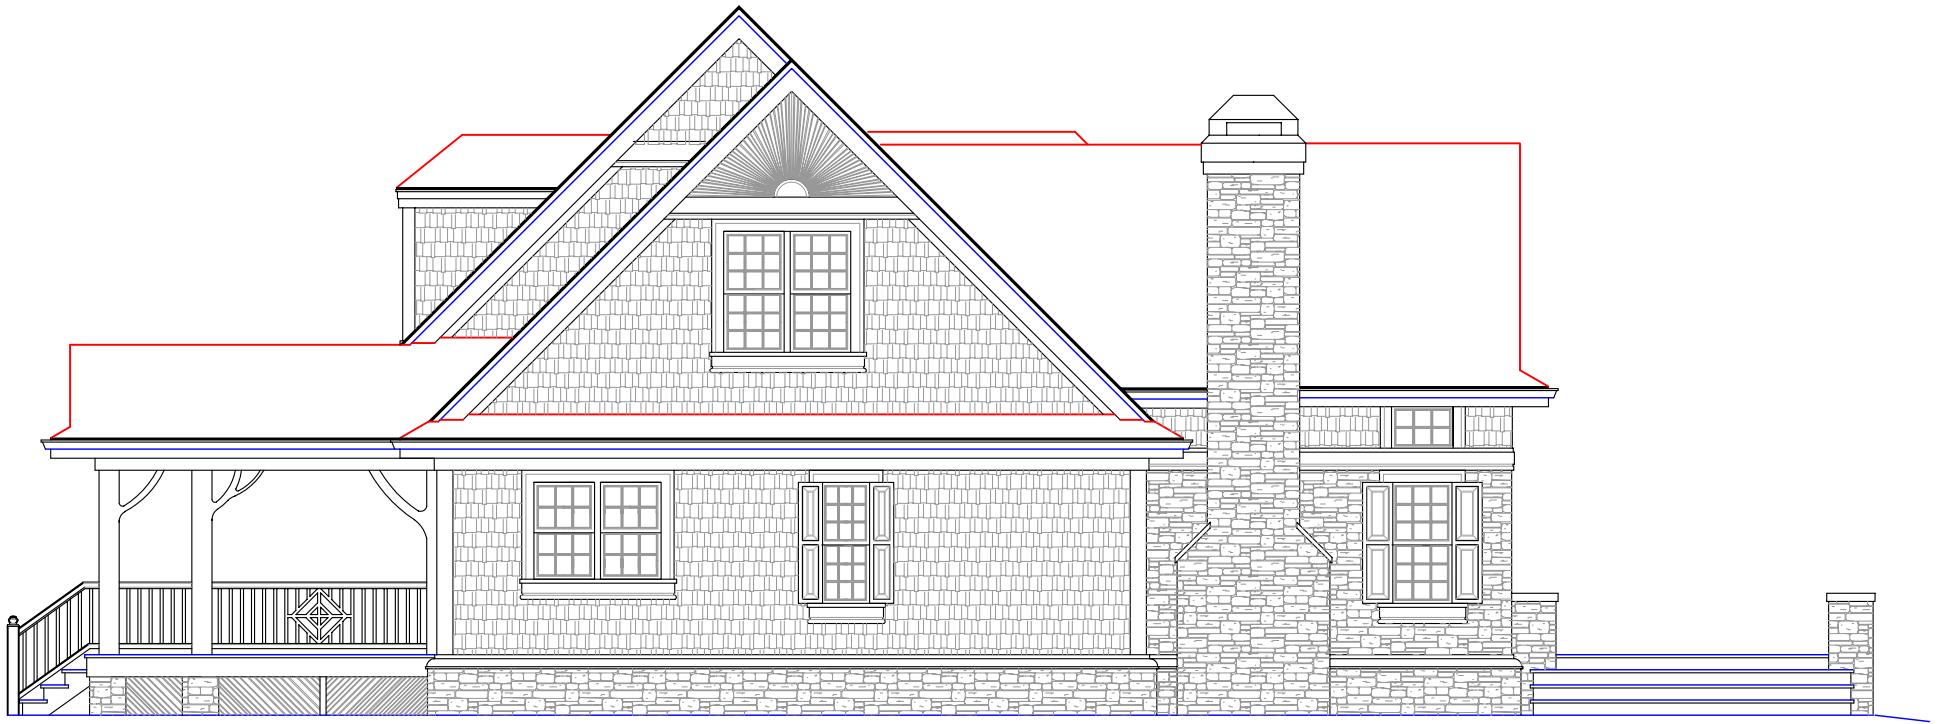

THE SARANAC, FRONT ELEVATION

© 2004 GARNETT DESIGN GROUP

SCALE: 1/4 IN. = 10 FOOT

THE SARANAC, RIGHT ELEVATION, FACING

© 2004 GARNETT DESIGN GROUP

SCALE: 1/4 IN. = 1.0 FOOT

THE SARANAC, LEFT ELEVATION, FACING

© 2004 GARNETT DESIGN GROUP

SCALE: 1/4 IN. = 1.0 FOOT

THE SARANAC, REAR ELEVATION

© 2004 GARNETT DESIGN GROUP

SCALE: 1/4 IN. = 1.0 FOOT

THE SARANAC, FIRST FLOOR PLAN

THE SARANAC, SECOND FLOOR PLAN