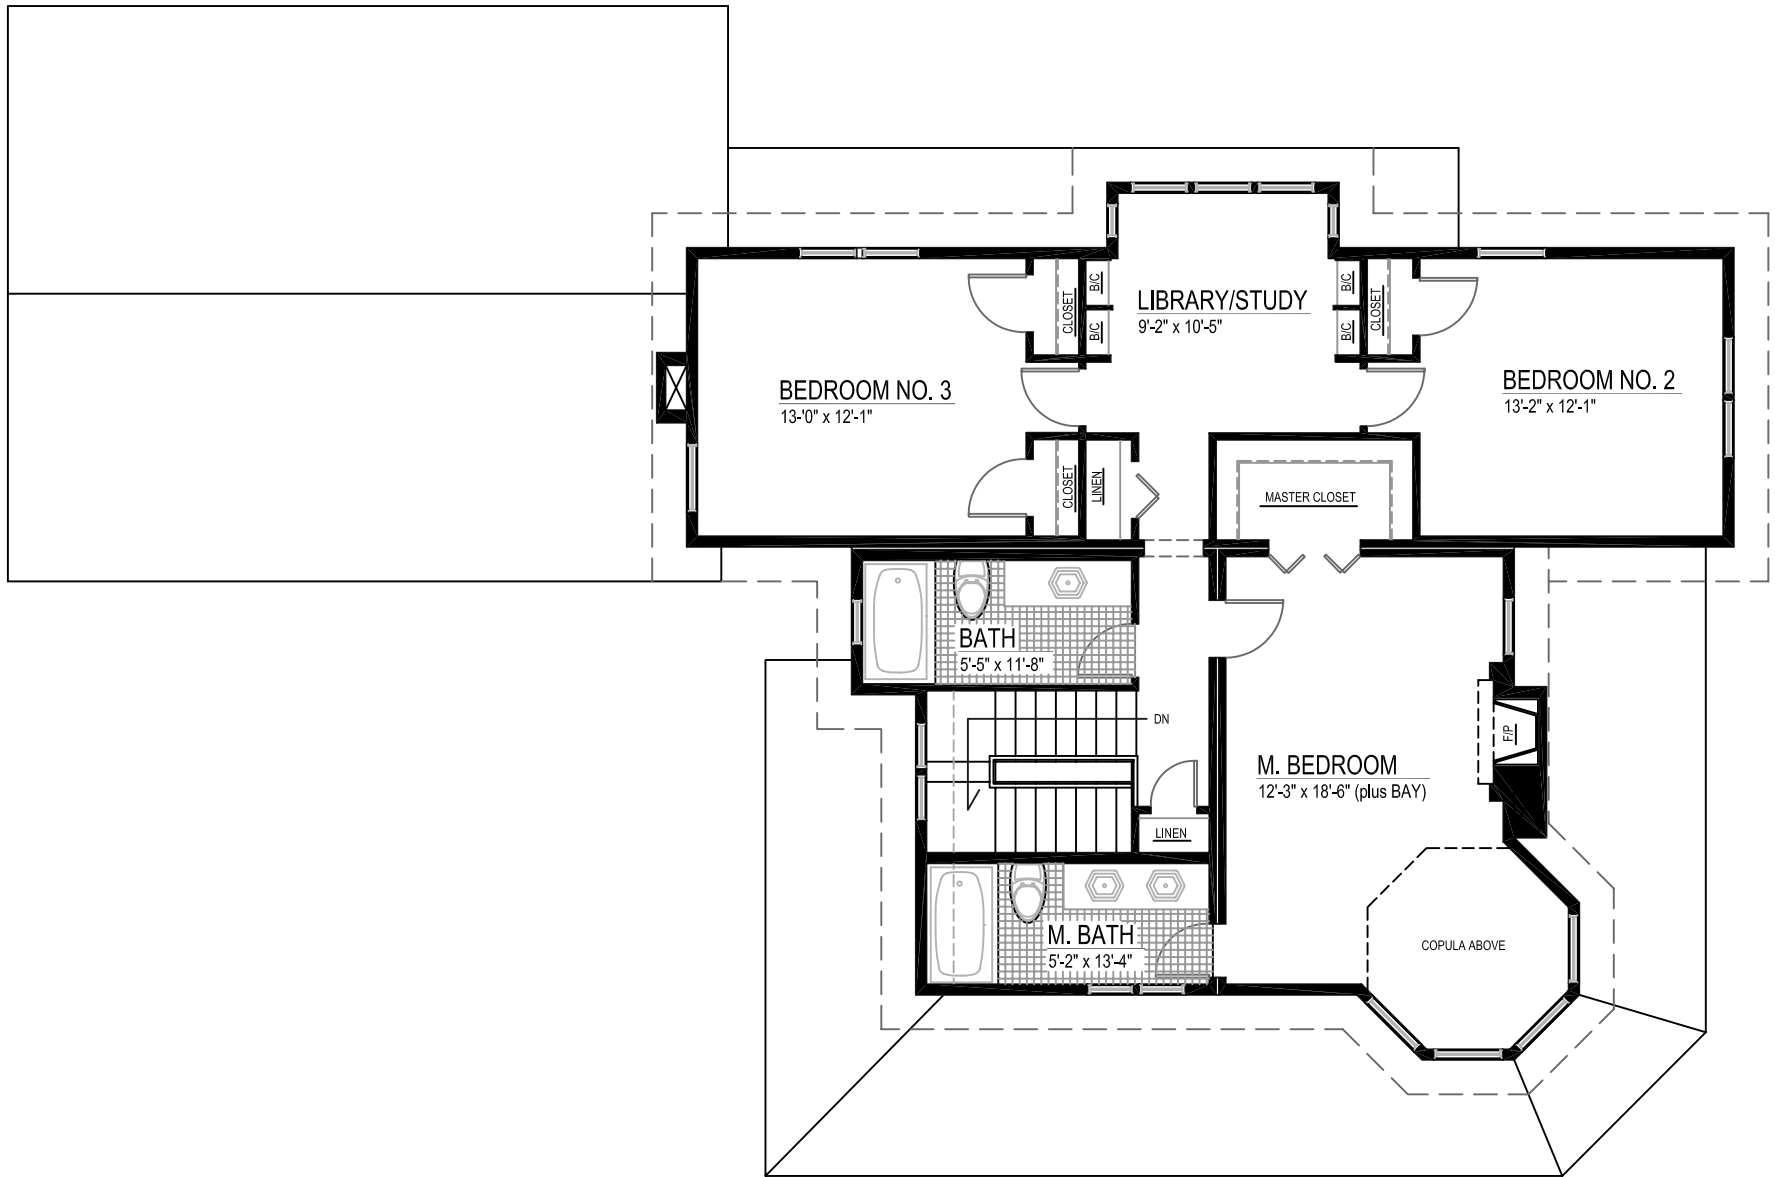

MARIA, FRONT ELEVATION

© 2004 GARNETT DESIGN GROUP

SCALE: 1/4 IN. = 10 FOOT

MARIA, REAR ELEVATION

© 2004 GARNETT DESIGN GROUP

SCALE: 1/4 IN. = 1.0 FOOT

MARIA, LEFT ELEVATION, FACING

MARIA, RIGHT ELEVATION (FACING)

MARIA, SECOND FLOOR ELEVATION

© 2004 GARNETT DESIGN GROUP

SCALE: 1/4 IN. = 1.0 FOOT