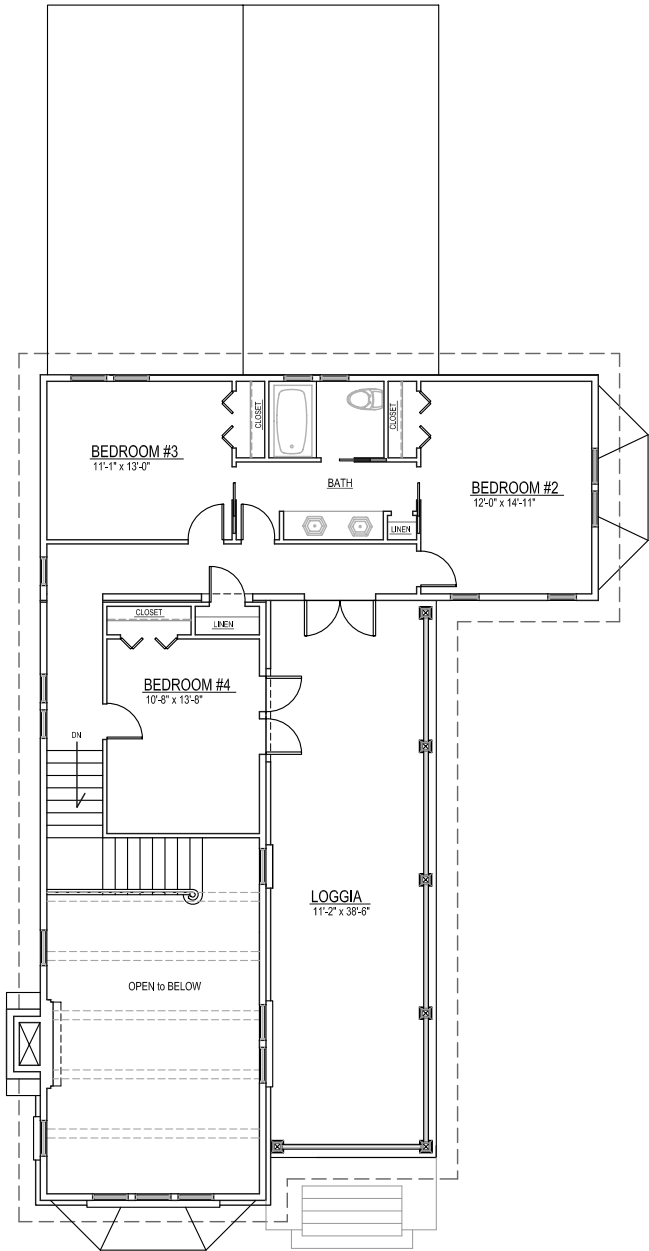

MABRY COURT, FIRST FLOOR PLAN

MABRY COURT, SECOND FLOOR PLAN

MABRY COURT, FRONT ELEVATION

© 2005 GARNETT DESIGN GROUP

SCALE: 1/4 IN. = 1.0 FOOT

MABRY COURT, LEFT ELEVATION, FACING

© 2005 GARNETT DESIGN GROUP

SCALE: 1/4 IN. = 10 FOOT

MABRY COURT, REAR ELEVATION

© 2005 GARNETT DESIGN GROUP

SCALE: 1/4 IN. = 1.0 FOOT

MABRY COURT, RIGHT ELEVATION, FACING

© 2005 GARNETT DESIGN GROUP

SCALE: 1/4 IN. = 1'0" FOOT