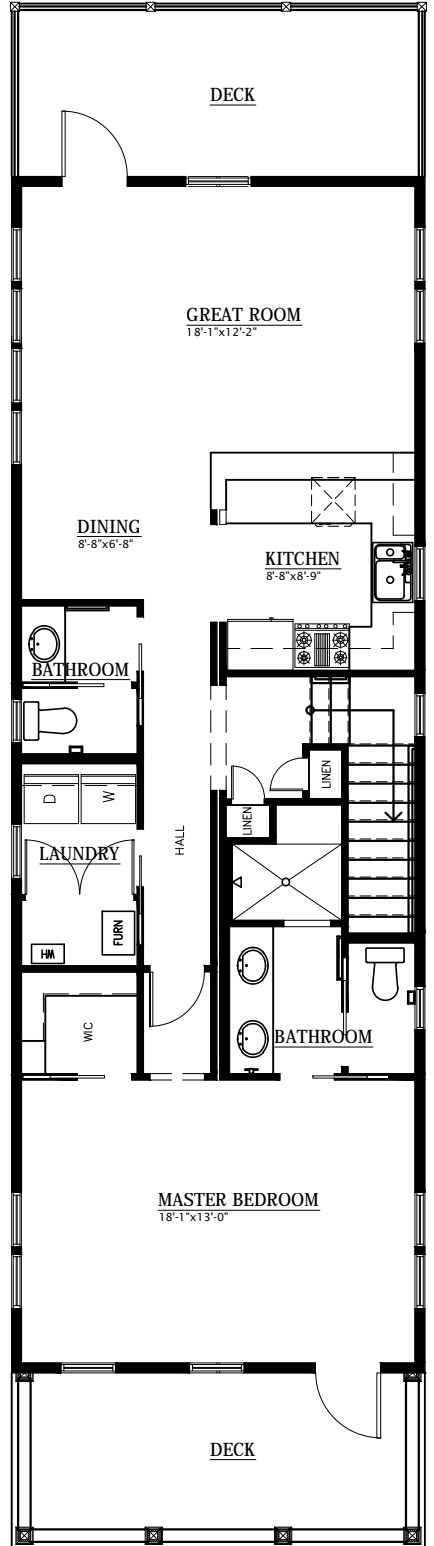

MISSION BAY - FLOOR PLANS

© IRONTOWN HOMES

INFORMATION

Main Floor Area:	1,045 SQ. FT.
Second Floor Area:	1,045 SQ. FT.
Total Floor Area:	2,090 SQ. FT.
Overall Dimensions:	19'-0" x 55'-0"
3-4 Bedrooms	2.5 Baths

MISSION BAY - FLOOR PLANS