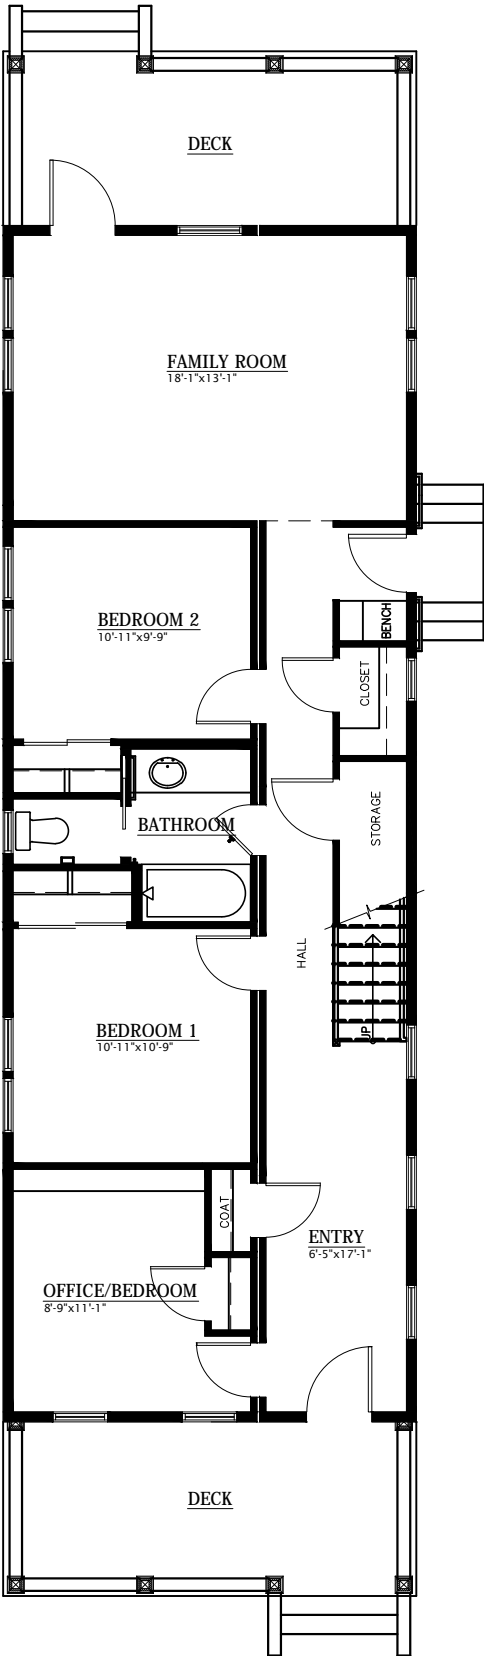

MISSION BAY - FLOOR PLANS

© IRONTOWN HOMES

INFORMATION

Main Floor Area:	1,045 SQ. FT.
Second Floor Area:	1,045 SQ. FT.
Total Floor Area:	2,090 SQ. FT.
Overall Dimensions:	19'-0" x 55'-0"
3-4 Bedrooms	2.5 Baths

MISSION BAY - FLOOR PLANS