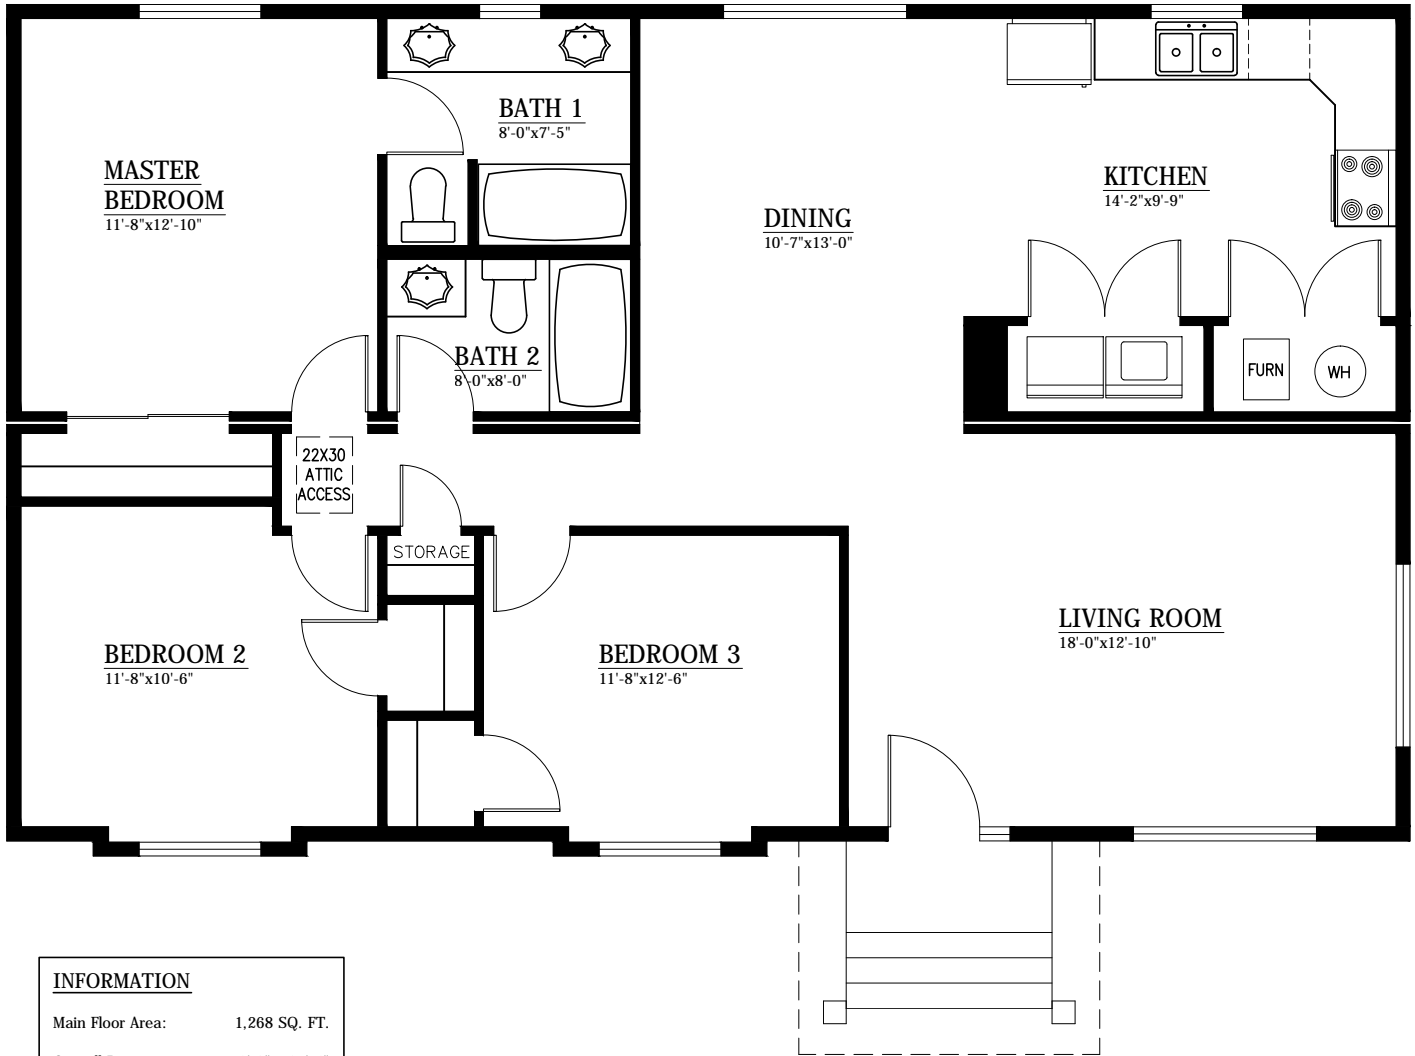

LITTLE VALLEJO - FRONT ELEVATION

© IRONTOWN HOMES

INFORMATION

Main Floor Area: 1,268 SQ. FT.
 Overall Dimensions: 46'-0" x 27'-5"
 3 Bedrooms 2 Baths

LITTLE VALLEJO - FLOOR PLAN