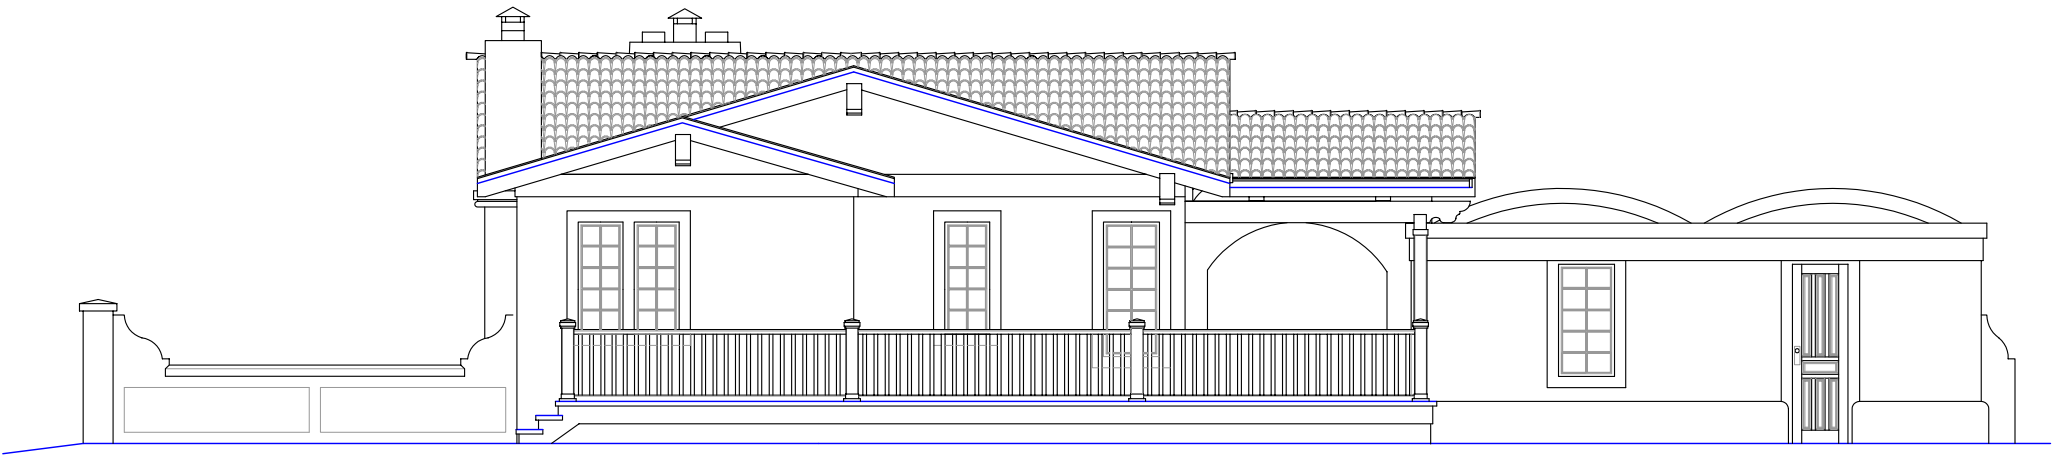

THE CARMENCITA, FRONT ELEVATION

© 2004 GARNETT DESIGN GROUP

SCALE: 1/4 IN. = 1.0 FOOT

THE CARMENCITA, RIGHT ELEVATION, FACING

© 2004 GARNETT DESIGN GROUP

SCALE: 1/4 IN. = 10 FOOT

THE CARMENCITA, LEFT ELEVATION, FACING

© 2004 GARNETT DESIGN GROUP

SCALE: 1/4 IN. = 10 FOOT

THE CARMENCITA, REAR ELEVATION

© 2004 GARNETT DESIGN GROUP

SCALE: 1/4 IN. = 10 FOOT

THE CARMENCITA, FIRST FLOOR PLAN