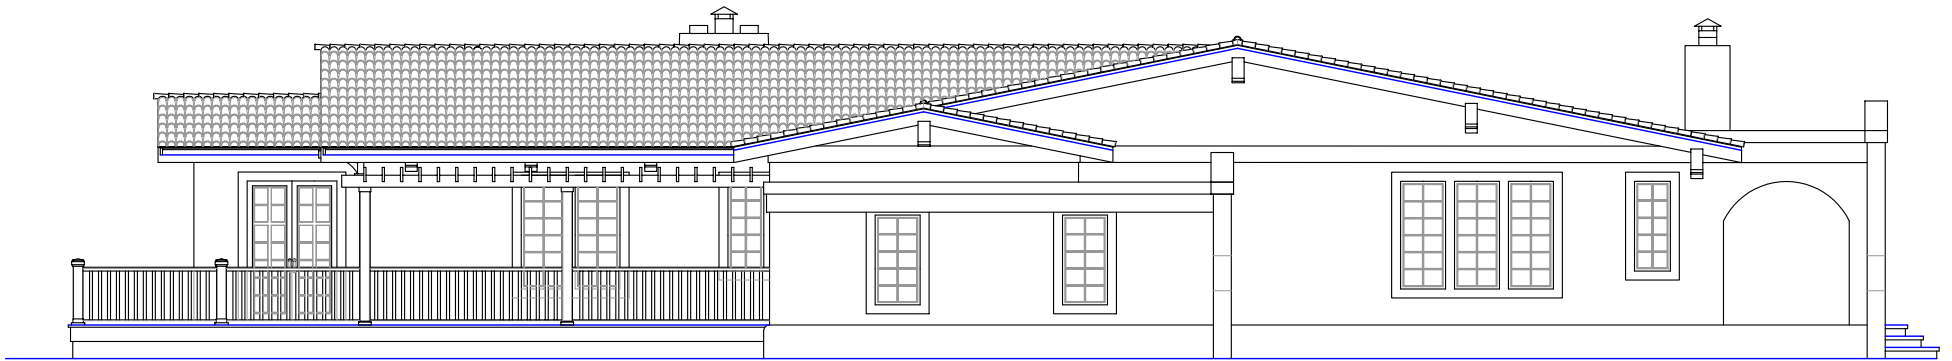

THE CARMENCITA, FRONT ELEVATION

© 2004 GARNETT DESIGN GROUP

SCALE: 1/4 IN. = 1.0 FOOT

THE CARMENCITA, RIGHT ELEVATION, FACING

© 2004 GARNETT DESIGN GROUP

SCALE: 1/4 IN. = 10 FOOT

THE CARMENCITA, LEFT ELEVATION, FACING

© 2004 GARNETT DESIGN GROUP

SCALE: 1/4 IN. = 10 FOOT

THE CARMENCITA, REAR ELEVATION

© 2004 GARNETT DESIGN GROUP

SCALE: 1/4 IN. = 10 FOOT

THE CARMENCITA, FIRST FLOOR PLAN