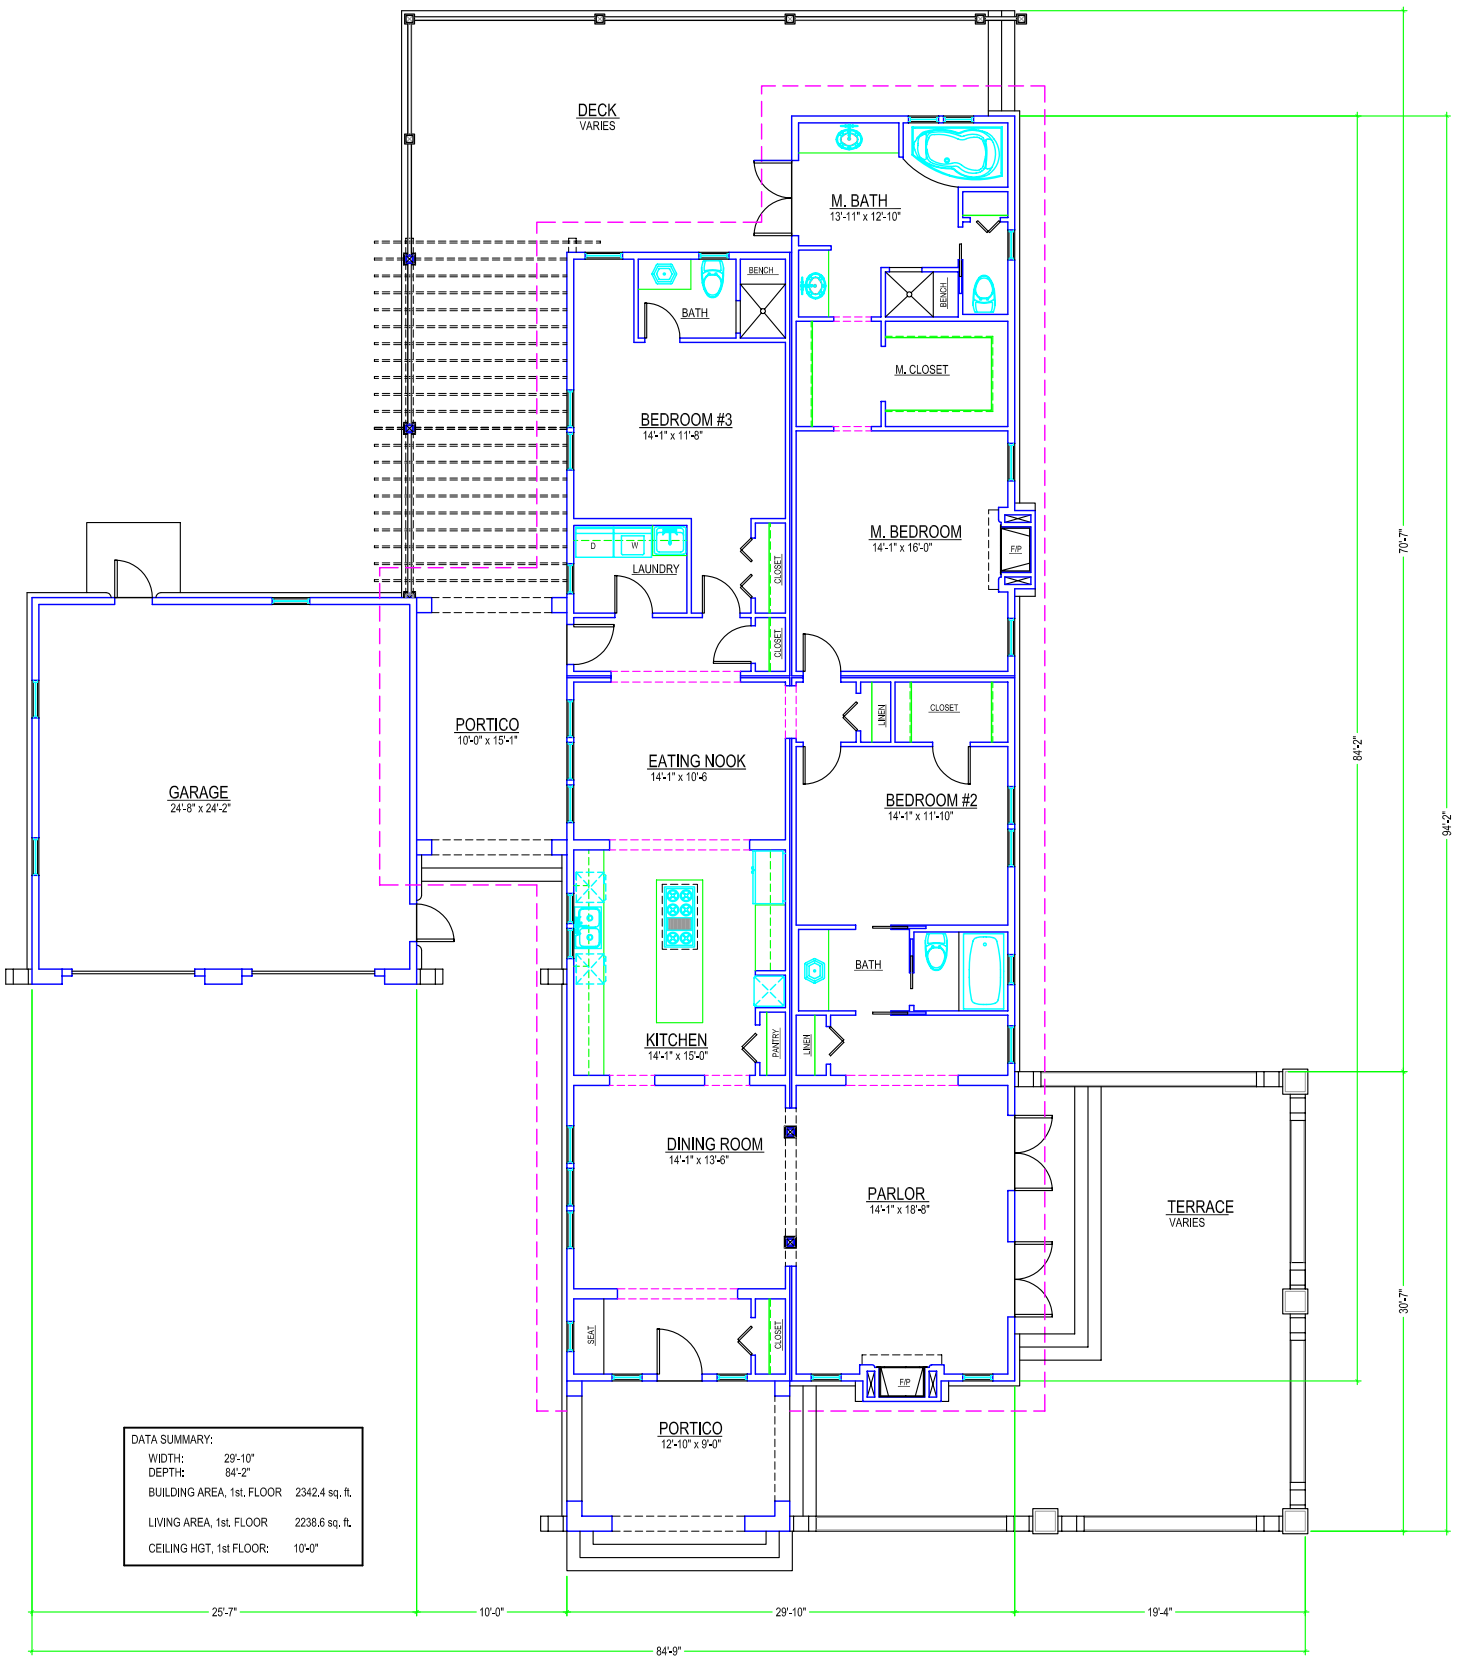

THE CARMENCITA, FRONT ELEVATION

© 2004 GARNETT DESIGN GROUP

SCALE: 1/4 IN. = 1.0 FOOT

THE CARMENCITA, RIGHT ELEVATION, FACING

© 2004 GARNETT DESIGN GROUP

SCALE: 1/4 IN. = 10 FOOT

THE CARMENCITA, LEFT ELEVATION, FACING

© 2004 GARNETT DESIGN GROUP

SCALE: 1/4 IN. = 10 FOOT

THE CARMENCITA, REAR ELEVATION

© 2004 GARNETT DESIGN GROUP

SCALE: 1/4 IN. = 10 FOOT

THE CARMENCITA, FIRST FLOOR PLAN