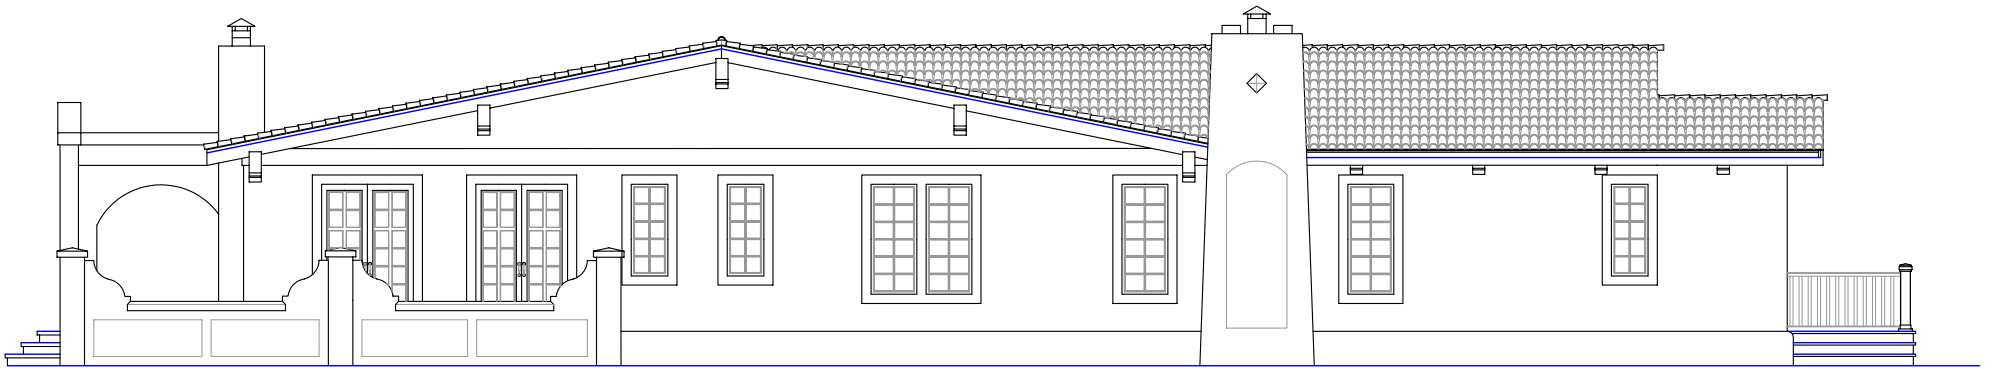

THE CARMENCITA, FRONT ELEVATION

© 2004 GARNETT DESIGN GROUP

SCALE: 1/4 IN. = 1.0 FOOT

THE CARMENCITA, RIGHT ELEVATION, FACING

© 2004 GARNETT DESIGN GROUP

SCALE: 1/4 IN. = 10 FOOT

THE CARMENCITA, LEFT ELEVATION, FACING

© 2004 GARNETT DESIGN GROUP

SCALE: 1/4 IN. = 10 FOOT

THE CARMENCITA, REAR ELEVATION

© 2004 GARNETT DESIGN GROUP

SCALE: 1/4 IN. = 10 FOOT

THE CARMENCITA, FIRST FLOOR PLAN