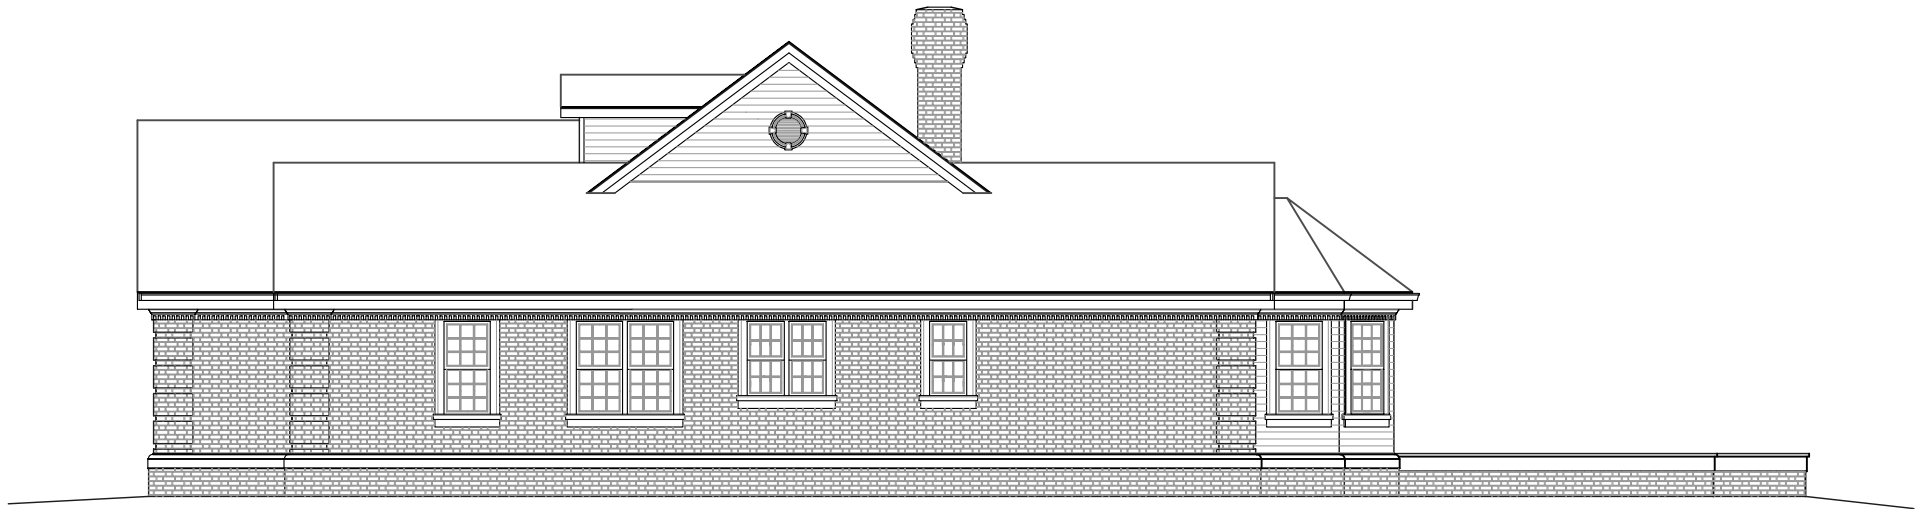

THE BENNINGTON, FRONT ELEVATION

© 2004 GARNETT DESIGN GROUP

SCALE: 1/4 IN. = 10 FOOT

THE BENNINGTON, RIGHT ELEVATION, FACING

© 2004 GARNETT DESIGN GROUP

SCALE: 1/4 IN. = 10 FOOT

THE BENNINGTON, LEFT ELEVATION, FACING

© 2004 GARNETT DESIGN GROUP

SCALE: 1/4 IN. = 10 FOOT

THE BENNINGTON, REAR ELEVATION

© 2024 GARNETT DESIGN GROUP

SCALE: 1/4 IN. = 1.0 FOOT

THE BENNINGTON, FIRST FLOOR PLAN