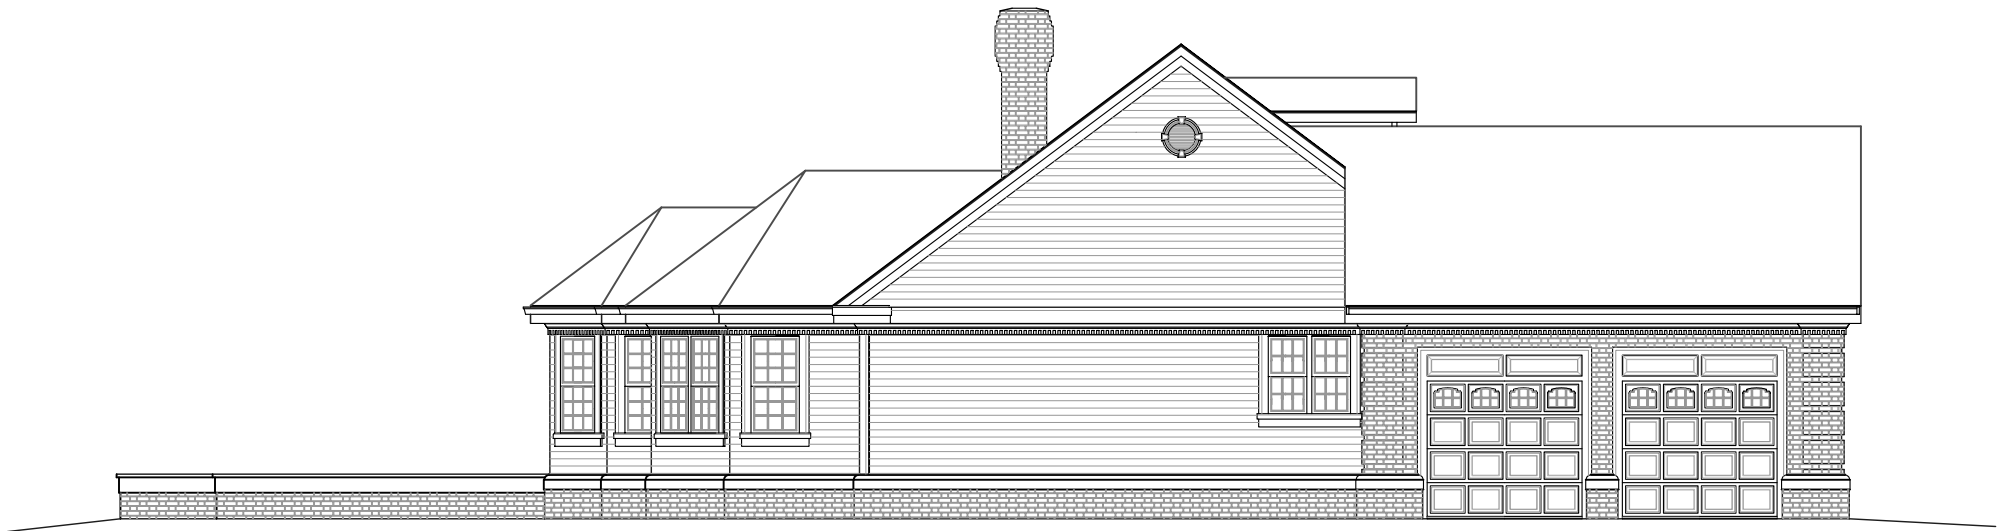

THE BENNINGTON, FRONT ELEVATION

© 2004 GARNETT DESIGN GROUP

SCALE: 1/4 IN. = 10 FOOT

THE BENNINGTON, RIGHT ELEVATION, FACING

© 2004 GARNETT DESIGN GROUP

SCALE: 1/4 IN. = 10 FOOT

THE BENNINGTON, LEFT ELEVATION, FACING

© 2004 GARNETT DESIGN GROUP

SCALE: 1/4 IN. = 10 FOOT

THE BENNINGTON, REAR ELEVATION

© 2024 GARNETT DESIGN GROUP

SCALE: 1/4 IN. = 1.0 FOOT

THE BENNINGTON, FIRST FLOOR PLAN