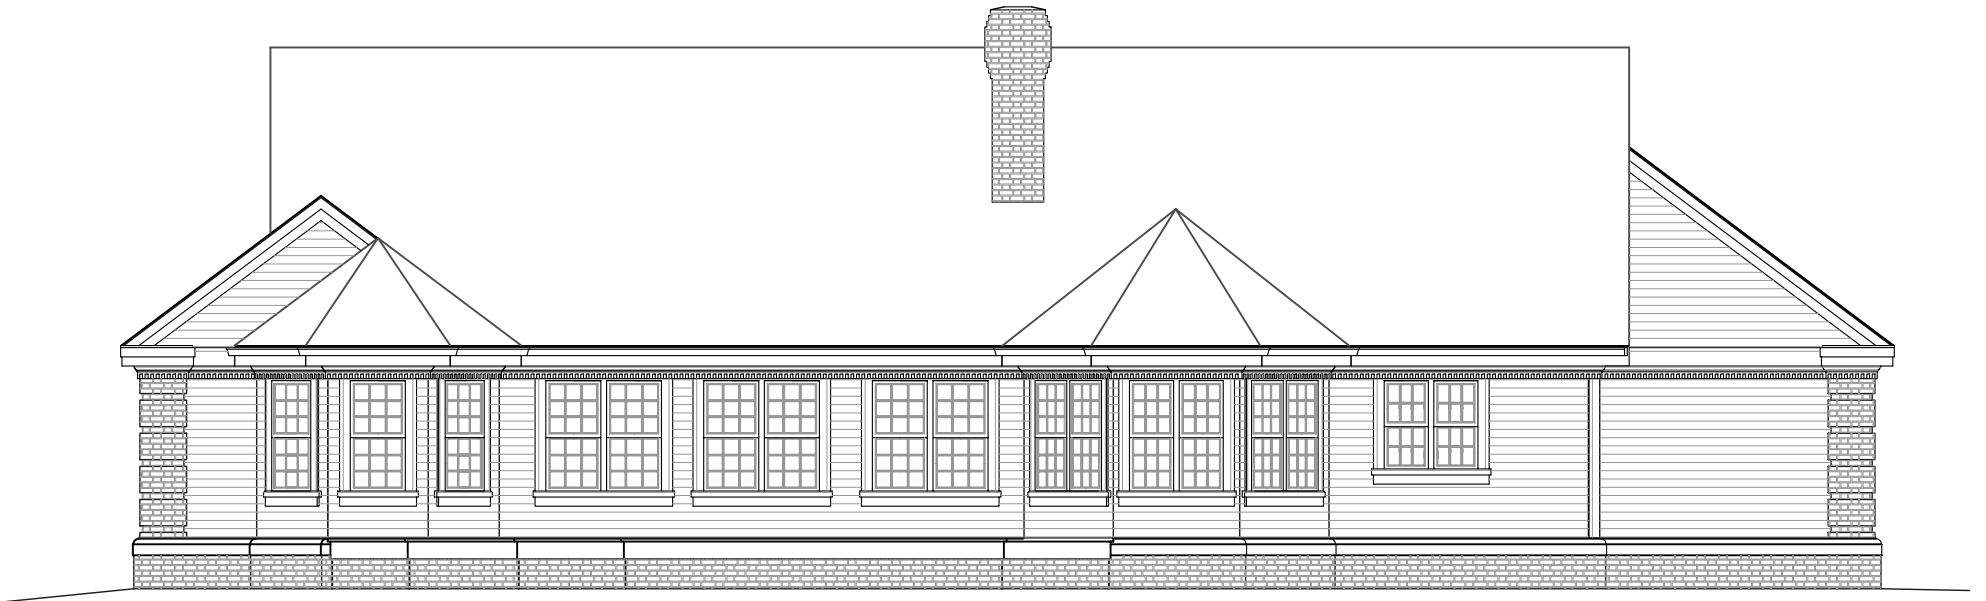

THE BENNINGTON, FRONT ELEVATION

© 2004 GARNETT DESIGN GROUP

SCALE: 1/4 IN. = 10 FOOT

THE BENNINGTON, RIGHT ELEVATION, FACING

© 2004 GARNETT DESIGN GROUP

SCALE: 1/4 IN. = 10 FOOT

THE BENNINGTON, LEFT ELEVATION, FACING

© 2004 GARNETT DESIGN GROUP

SCALE: 1/4 IN. = 10 FOOT

THE BENNINGTON, REAR ELEVATION

© 2024 GARNETT DESIGN GROUP

SCALE: 1/4 IN. = 1.0 FOOT

THE BENNINGTON, FIRST FLOOR PLAN